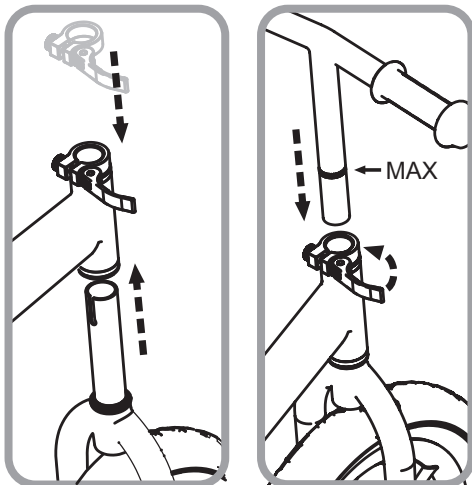

## 10" Ride-ezy Go Glo balance bike LED wheels

 **WARNING**  
ADULT ASSEMBLY REQUIRED  
Keep away from children until fully assembled

Read these instructions before use, follow them and keep them for reference. Recommended age: 2 to 5 years

### WARNING!

1. Adult assembly required, no tools required.
2. Before riding, please check that all fasteners are correctly secure.
3. Always wear shoes when riding.
4. For the child's personal safety, always use safety equipment such as helmet, elbow pads, knee pads, and gloves.
5. To be used on smooth paved surfaces and away from traffic. Not for use on public roads.
6. Not to be used at dusk, at night, or at times of limited visibility and unfit weather.
7. Replace worn or broken parts immediately.
8. Only one rider at a time.
9. Maximum weight is 50 kgs.
10. Suitable for children between 2 and 5 years old.
11. The toy should be used with caution since skill is required to avoid falls or collisions causing injury to the user or third parties.
12. Do not adjust handlebar or stem beyond the maximum mark.
13. LED wheels do not require batteries.