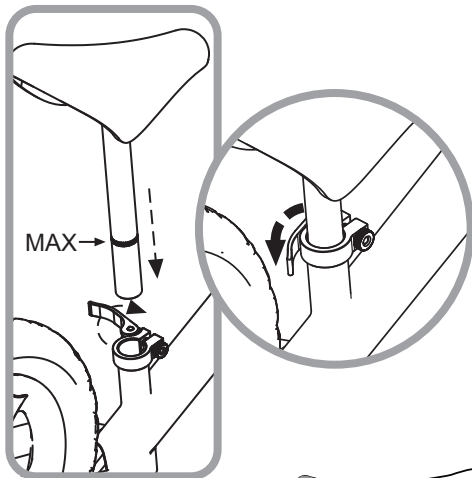

## 10" Ride-ezy Go Glo balance bike LED wheels

 **WARNING**  
ADULT ASSEMBLY REQUIRED  
Keep away from children until fully assembled

Read these instructions before use, follow them and keep them for reference. Recommended age: 2 to 5 years